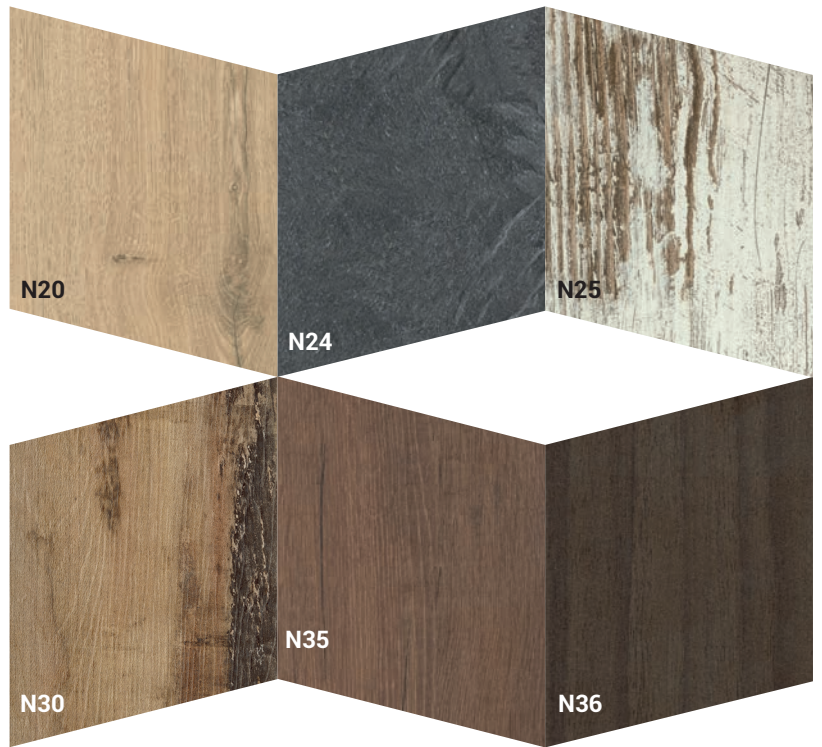

The products customization is mostly depending on the choice of the finish which integrates with the shape and design and determines its "success". For our collection we propose a noble material such as wood; natural or gray old oak with accentuated woodgrains.

LEGNO IMPIALLACCIATO / PLACAGE BOIS / VENEER WOOD

- W02 Rovere grigio
- W03 Rovere tabacco
- W04 Rovere nodato
- W06 Rovere juta
- W07 Rovere fumé
- W10 Noce canaletto

LEGNO MASSICCIO / BOIS MASSIF / SOLID WOOD

- W21 Rovere vecchio massiccio termotrattato
- W32 Rovere vecchio massiccio naturale
- W33 Rovere vecchio massiccio grigio

FINITURE / FINITIONS / FINISHES

NOBILITATO / MÉLAMINE / MELAMINE

- N20 Natural halifax oak
- N24 Ardesia
- N25 Vintage chiaro
- N30 Morera
- N35 Rovere nodato caramel
- N36 Olmo moka
- N40 Noce Canaletto
- N42 Rovere nero
- N43 Bianco spatolato
- N44 Bianco statuario venato
- N45 Diamond cream
- N46 Pietra grey
- N47 Granito

- Y001 Bianco
- Y002 Blue Ghiaccio
- Y003 Fango
- Y004 Grigio scuro
- Y005 Melanzana
- Y006 Nero
- Y007 Rosso
- Y008 Sabbia
- Y009 Torrente
- Y010 Verde foresta
- Y011 Verde scuro